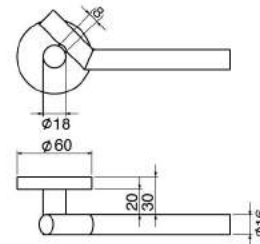

Please scan

KIRIN COLLECTION

Flute

Dimension

Finish / ẽ :

Alto

Dimension

Finish / ẽ :

Banjo

Dimension

Finish / ẽ :

KIRIN COLLECTION

Lute

Dimension

Finish / ẽ :

BRASS HAIRLINE B-HL	GOLD G	STAINLESS STEEL HAIRLINE SSHL	POLISHED ROSE GOLD RG	BLACK BL	CARBON CA

Tone 1

Dimension

Finish / ẽ :

BRASS HAIRLINE B-HL	GOLD G	STAINLESS STEEL HAIRLINE SSHL	POLISHED ROSE GOLD RG	BLACK BL	CARBON CA

Tone 2

Dimension

Finish / ẽ :

BRASS HAIRLINE B-HL	GOLD G	STAINLESS STEEL HAIRLINE SSHL	POLISHED ROSE GOLD RG	BLACK BL	CARBON CA