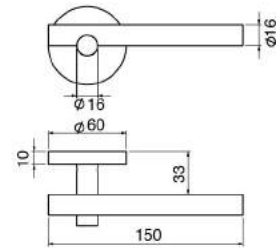

Please scan

KIRIN COLLECTION

Flute

Dimension

Finish / ẽ :

Alto

Dimension

Finish / ẽ :

Banjo

Dimension

Finish / ẽ :

KIRIN COLLECTION

Lute

Dimension

Finish / ẽ :

BRASS HAIRLINE B-HL	GOLD G	STAINLESS STEEL HAIRLINE SSHL	POLISHED ROSE GOLD RG	BLACK BL	CARBON CA