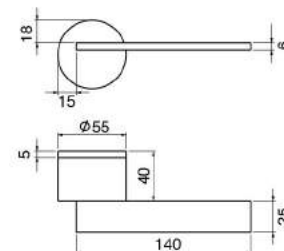

Please scan

KIRIN COLLECTION

Flute

Dimension

Finish / ẽ :

Alto

Dimension

Finish / ẽ :

Banjo

Dimension

Finish / ẽ :

KIRIN COLLECTION

Lute

Dimension

Finish / ẽ :

BRASS HAIRLINE B-HL	GOLD G	STAINLESS STEEL HAIRLINE SSHL	POLISHED ROSE GOLD RG	BLACK BL	CARBON CA