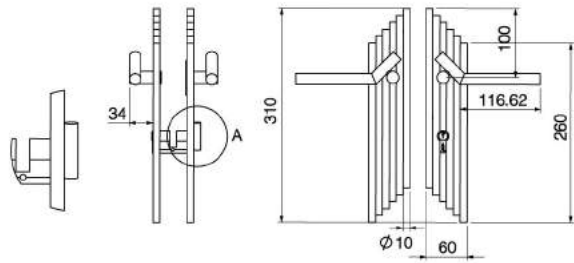

Banjo

Dimension

Finish / ẽ :

KIRIN COLLECTION

Lute

Dimension

Finish / ẽ :

BRASS HAIRLINE B-HL	GOLD G	STAINLESS STEEL HAIRLINE SSHL	POLISHED ROSE GOLD RG	BLACK BL	CARBON CA

Tone 1

Dimension

Finish / ẽ :

BRASS HAIRLINE B-HL	GOLD G	STAINLESS STEEL HAIRLINE SSHL	POLISHED ROSE GOLD RG	BLACK BL	CARBON CA

Tone 2

Dimension

Finish / ẽ :

BRASS HAIRLINE B-HL	GOLD G	STAINLESS STEEL HAIRLINE SSHL	POLISHED ROSE GOLD RG	BLACK BL	CARBON CA

KIRIN COLLECTION

Chimes

Dimension

Finish / ă :

Yueqin

Dimension

Finish / ă :