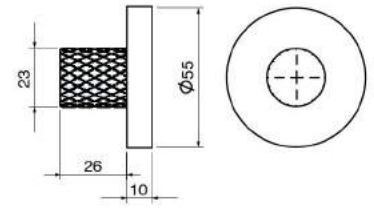

Dimension

Finish / ẽ :

BRASS HAIRLINE B-HL	GOLD G	STAINLESS STEEL HAIRLINE SSHL	POLISHED ROSE GOLD RG	BLACK BL	CARBON CA