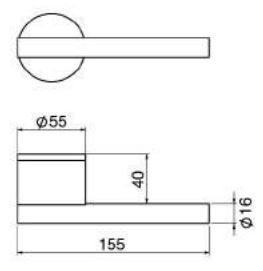

Please scan

KIRIN COLLECTION

Flute

Dimension

Finish / ẽ :

Alto

Dimension

Finish / ẽ :

Banjo

Dimension

Finish / ẽ :

KIRIN COLLECTION

Lute

Dimension

Finish / ẽ :

BRASS HAIRLINE B-HL	GOLD G	STAINLESS STEEL HAIRLINE SSHL	POLISHED ROSE GOLD RG	BLACK BL	CARBON CA

Tone 1

Dimension

Finish / ẽ :

BRASS HAIRLINE B-HL	GOLD G	STAINLESS STEEL HAIRLINE SSHL	POLISHED ROSE GOLD RG	BLACK BL	CARBON CA

Tone 2

Dimension

Finish / ẽ :

BRASS HAIRLINE B-HL	GOLD G	STAINLESS STEEL HAIRLINE SSHL	POLISHED ROSE GOLD RG	BLACK BL	CARBON CA