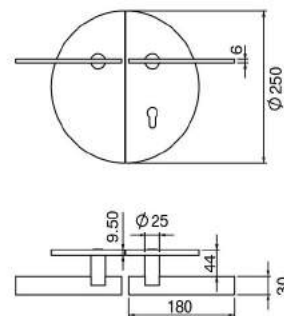

Banjo

Dimension

Finish / ẽ :

KIRIN COLLECTION

Lute

Dimension

Finish / ẽ :

BRASS HAIRLINE B-HL	GOLD G	STAINLESS STEEL HAIRLINE SSHL	POLISHED ROSE GOLD RG	BLACK BL	CARBON CA

KIRIN COLLECTION

Chimes

Dimension

Finish / ă :

Yueqin

Dimension

Finish / ă :