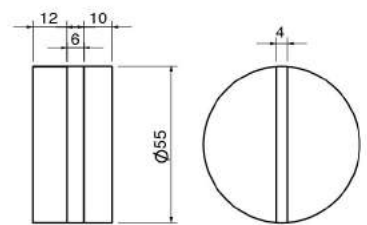

Banjo

Dimension

Finish / ẽ :

KIRIN COLLECTION

Lute

Dimension

Finish / ẽ :

BRASS HAIRLINE B-HL	GOLD G	STAINLESS STEEL HAIRLINE SSHL	POLISHED ROSE GOLD RG	BLACK BL	CARBON CA

Tone 1

Dimension

Finish / ẽ :

BRASS HAIRLINE B-HL	GOLD G	STAINLESS STEEL HAIRLINE SSHL	POLISHED ROSE GOLD RG	BLACK BL	CARBON CA

Tone 2

Dimension

Finish / ẽ :

BRASS HAIRLINE B-HL	GOLD G	STAINLESS STEEL HAIRLINE SSHL	POLISHED ROSE GOLD RG	BLACK BL	CARBON CA

KIRIN COLLECTION

Chimes

Dimension

Finish / ă :

Yueqin

Dimension

Finish / ă :